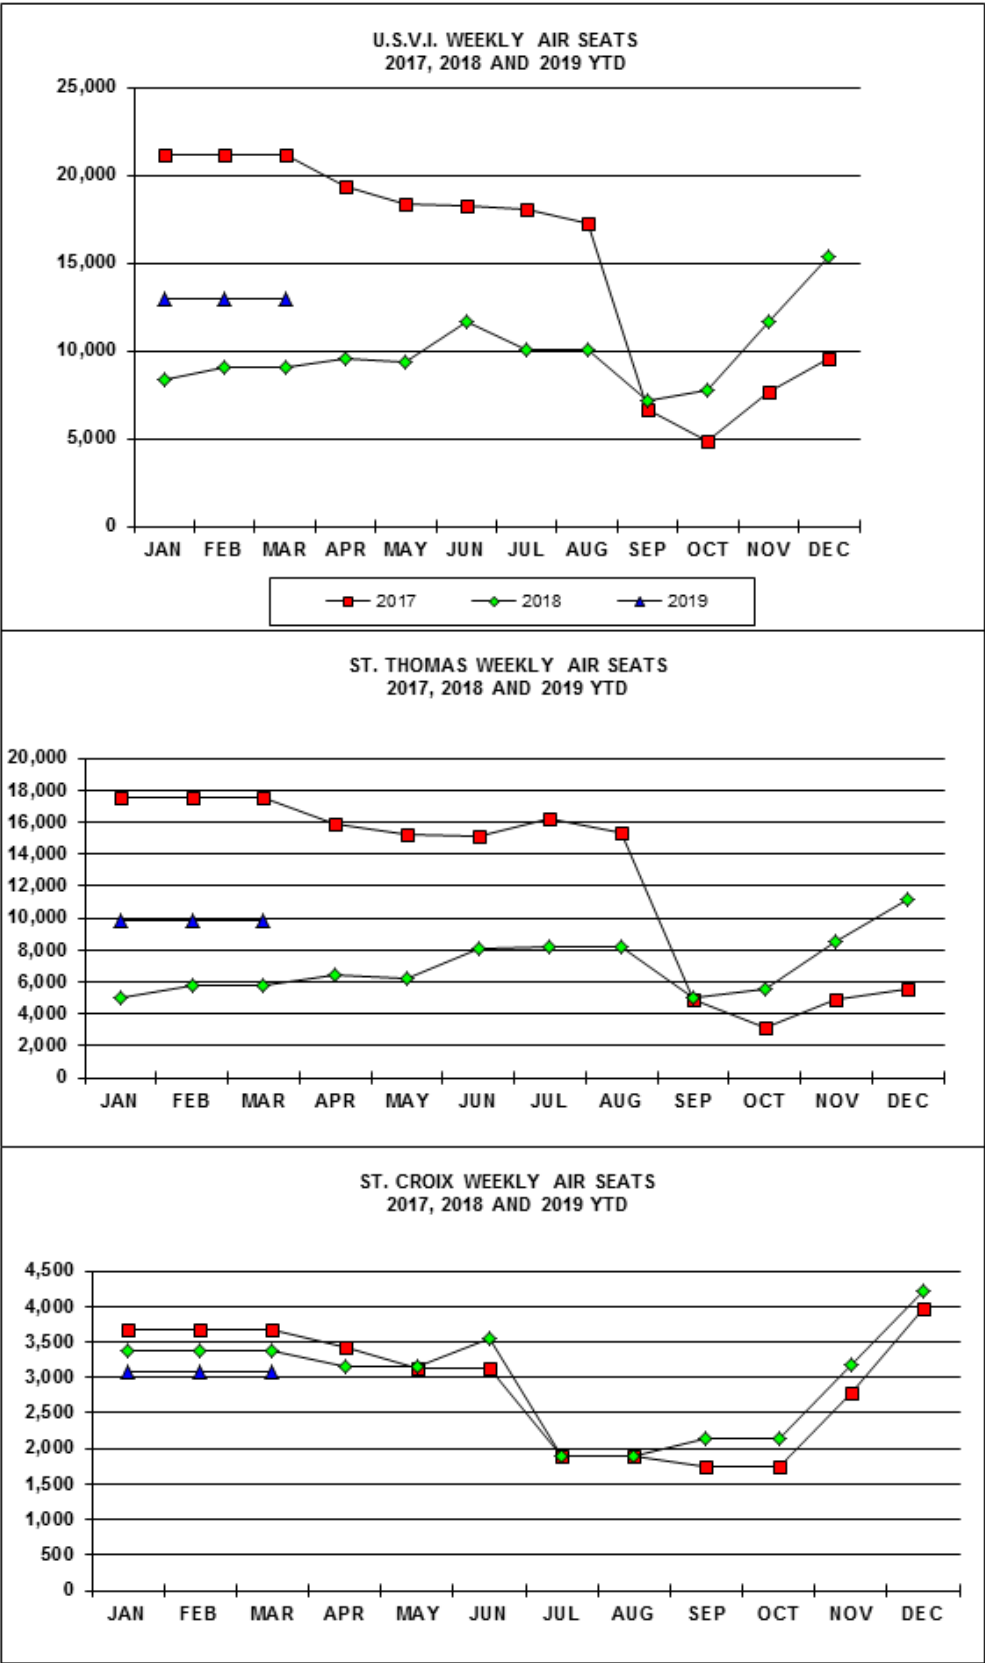

MAJOR CARRIER DIRECT FLIGHT SEATS PER WEEK - U.S. Virgin Islands
Year To Date, Monthly, Quarterly and Annual Averages
January 2018 to March 2019

Period	ST. THOMAS/ST. JOHN			ST. CROIX			U.S.V.I., TOTAL		
	2018	2019	Percent Change	2018	2019	Percent Change	2018	2019	Percent Change

YEAR TO DATE:

MARCH	5,489	9,854	79.5	3,367	3,069	-8.9	8,856	12,923	45.9
-------	-------	-------	------	-------	-------	------	-------	--------	------

MONTH:

January	5,029	9,854	95.9	3,367	3,069	-8.9	8,396	12,923	53.9
February	5,719	9,854	72.3	3,367	3,069	-8.9	9,086	12,923	42.2
March	5,719	9,854	72.3	3,367	3,069	-8.9	9,086	12,923	42.2
April	6,374	-	-	3,154	-	-	9,528	-	-
May	6,175	-	-	3,154	-	-	9,329	-	-
June	8,099	-	-	3,556	-	-	11,655	-	-
July	8,163	-	-	1,886	-	-	10,049	-	-
August	8,163	-	-	1,886	-	-	10,049	-	-
September	5,043	-	-	2,138	-	-	7,181	-	-
October	5,603	-	-	2,138	-	-	7,741	-	-
November	8,490	-	-	3,174	-	-	11,664	-	-
December	11,135	-	-	4,216	-	-	15,351	-	-

QUARTER:

First	5,490	9,850	79.4	3,370	3,070	-8.9	8,860	12,920	45.8
Second	6,880	-	-	3,290	-	-	10,170	-	-
Third	7,120	-	-	1,970	-	-	9,090	-	-
Fourth	8,410	-	-	3,180	-	-	11,590	-	-

ANNUAL AVE.	6,974	-	-	2,950	-	-	9,926	-	-
-------------	-------	---	---	-------	---	---	-------	---	---

Notes:

U.S.V.I. "Direct Flights Seats Per Week" are based on daily scheduled flights arriving from outside of the Caribbean during the first week of a given month. "Major Carriers" are defined as airlines with scheduled service originating from outside the Caribbean region, generally the continental U.S. Data subject to revision.