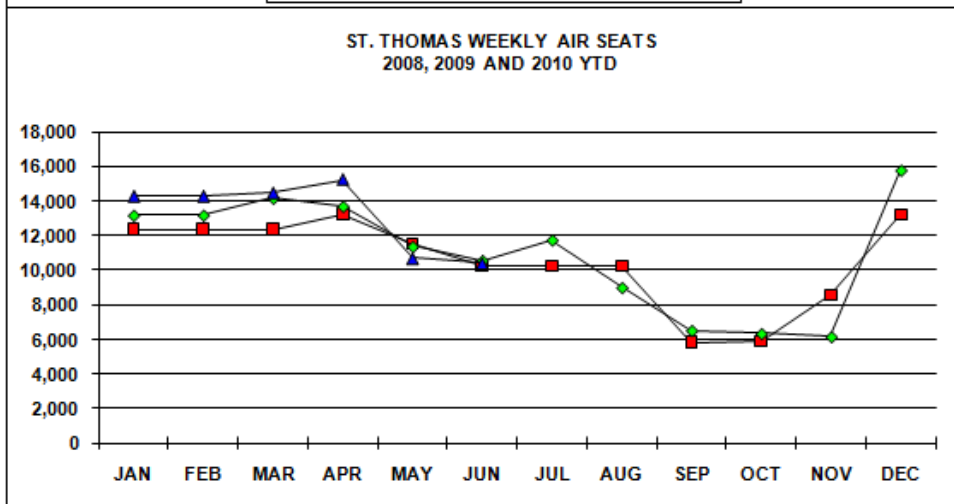

MAJOR CARRIER DIRECT FLIGHT SEATS PER WEEK - U.S. Virgin Islands

Year To Date, Monthly, Quarterly and Annual Averages

January 2009 to June 2010

Period	ST. THOMAS/ST. JOHN			ST. CROIX			U.S.V.I., TOTAL		
	2009	2010	Percent Change	2009	2010	Percent Change	2009	2010	Percent Change

YEAR TO DATE:

JUNE	12,700	13,217	4.1	1,536	1,849	20.4	14,236	15,066	5.8
------	--------	--------	-----	-------	-------	------	--------	--------	-----

MONTH:

January	13,190	14,267	8.2	1,544	1,924	24.6	14,734	16,191	9.9
February	13,190	14,267	8.2	1,544	1,924	24.6	14,734	16,191	9.9
March	14,170	14,449	2.0	1,544	1,924	24.6	15,714	16,373	4.2
April	13,704	15,223	11.1	1,544	1,924	24.6	15,248	17,147	12.5
May	11,374	10,684	-6.1	1,544	1,924	24.6	12,918	12,608	-2.4
June	10,572	10,410	-1.5	1,496	1,474	-1.5	12,068	11,884	-1.5
July	11,758	-	-	1,496	-	-	13,254	-	-
August	9,007	-	-	1,496	-	-	10,503	-	-
September	6,522	-	-	1,074	-	-	7,596	-	-
October	6,342	-	-	1,074	-	-	7,416	-	-
November	6,162	-	-	1,074	-	-	7,236	-	-
December	15,790	-	-	1,924	-	-	17,714	-	-

QUARTER:

First	13,520	14,330	6.0	1,540	1,920	24.7	15,060	16,250	7.9
Second	11,880	12,110	1.9	1,530	1,770	15.7	13,410	13,880	3.5
Third	9,100	-	-	1,360	-	-	10,450	-	-
Fourth	9,430	-	-	1,360	-	-	10,790	-	-

ANNUAL AVE.	10,981	-	-	1,448	-	-	12,427	-	-
-------------	--------	---	---	-------	---	---	--------	---	---

Notes:

U.S.V.I. "Direct Flights Seats Per Week" are based on daily scheduled flights arriving from outside of the Caribbean during the first week of a given month. "Major Carriers" are defined as airlines with scheduled service originating from outside the Caribbean region, generally the continental U.S. Data subject to revision.