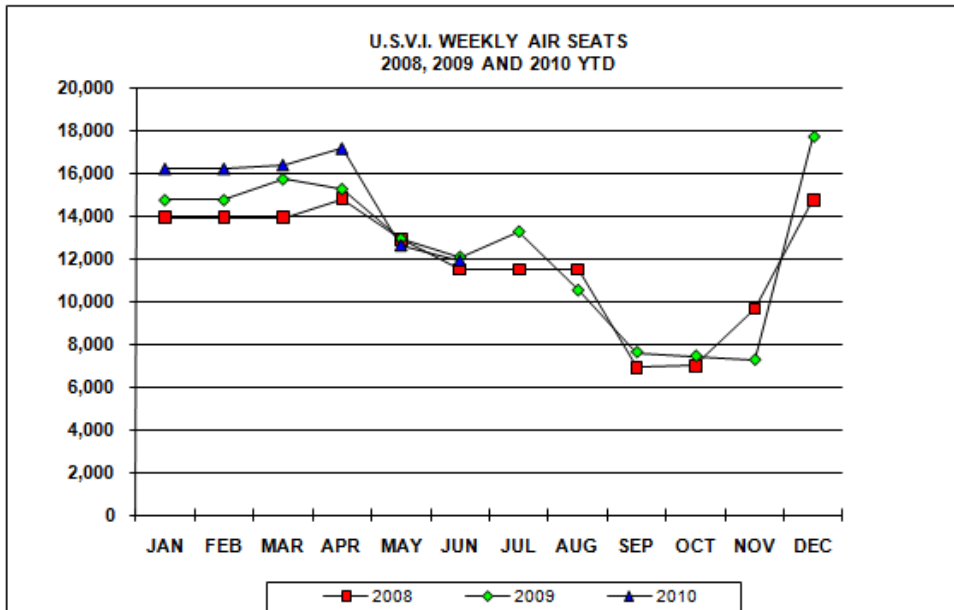

MAJOR CARRIER DIRECT FLIGHT SEATS PER WEEK - U.S. Virgin Islands

Year To Date, Monthly, Quarterly and Annual Averages

January 2009 to June 2010

Period	ST. THOMAS/ST. JOHN			ST. CROIX			U.S.V.I., TOTAL		
	2009	2010	Percent Change	2009	2010	Percent Change	2009	2010	Percent Change

YEAR TO DATE:

JUNE	12,700	13,217	4.1	1,536	1,849	20.4	14,236	15,066	5.8
------	--------	--------	-----	-------	-------	------	--------	--------	-----

MONTH:

January	13,190	14,267	8.2	1,544	1,924	24.6	14,734	16,191	9.9
February	13,190	14,267	8.2	1,544	1,924	24.6	14,734	16,191	9.9
March	14,170	14,449	2.0	1,544	1,924	24.6	15,714	16,373	4.2
April	13,704	15,223	11.1	1,544	1,924	24.6	15,248	17,147	12.5
May	11,374	10,684	-6.1	1,544	1,924	24.6	12,918	12,608	-2.4
June	10,572	10,410	-1.5	1,496	1,474	-1.5	12,068	11,884	-1.5
July	11,758	-	-	1,496	-	-	13,254	-	-
August	9,007	-	-	1,496	-	-	10,503	-	-
September	6,522	-	-	1,074	-	-	7,596	-	-
October	6,342	-	-	1,074	-	-	7,416	-	-
November	6,162	-	-	1,074	-	-	7,236	-	-
December	15,790	-	-	1,924	-	-	17,714	-	-

QUARTER:

First	13,520	14,330	6.0	1,540	1,920	24.7	15,060	16,250	7.9
Second	11,880	12,110	1.9	1,530	1,770	15.7	13,410	13,880	3.5
Third	9,100	-	-	1,360	-	-	10,450	-	-
Fourth	9,430	-	-	1,360	-	-	10,790	-	-

ANNUAL AVE.	10,981	-	-	1,448	-	-	12,427	-	-
-------------	--------	---	---	-------	---	---	--------	---	---

Notes:

U.S.V.I. "Direct Flights Seats Per Week" are based on daily scheduled flights arriving from outside of the Caribbean during the first week of a given month. "Major Carriers" are defined as airlines with scheduled service originating from outside the Caribbean region, generally the continental U.S. Data subject to revision.